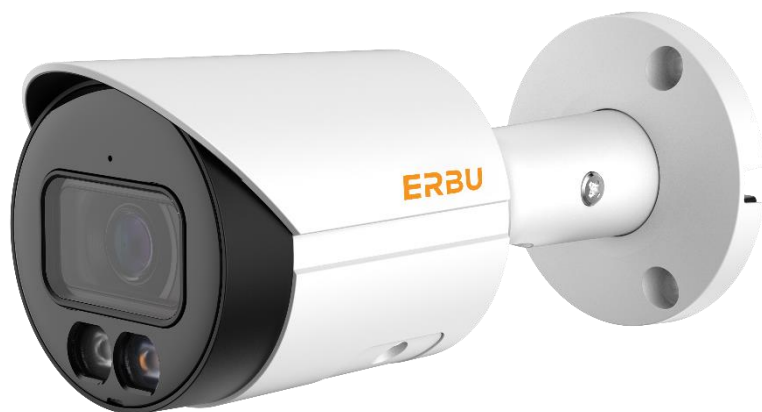

E-B436-FS^{PLUS}

4MP IR Fixed – focal Bullet Network Camera

Accessories

PFA134

PFA130-E

PFA152-E

Installation Method

Ceiling Mount

Wall Mount

Pole Mount (Vertical)

Dimensions mm (inch)

Technical Specification

Camera

Image Sensor	1/2.9" CMOS
Max. Resolution	2688 (H) × 1520 (V)
ROM	128 MB
RAM	128 MB
Scanning System	Progressive
Electronic Shutter Speed	Auto/Manual 1/3 s–1/100,000 s
Min. Illumination	0.006 lux@F1.6 (Color, 30 IRE) 0.0006 lux@F1.6 (B/W, 30 IRE) 0 lux (Illuminator on)
S/N Ratio	>56 dB
Illumination Distance	30 m (IR LED) 30 m (Warm Light)
Illuminator On/Off Control	Auto / Manual
Illuminator Number	1 (IR LED); 1 (Warm light)
Pan/Tilt/Rotation Range	Pan: 0°–360° Tilt: 0°–90° Rotation: 0°–360°