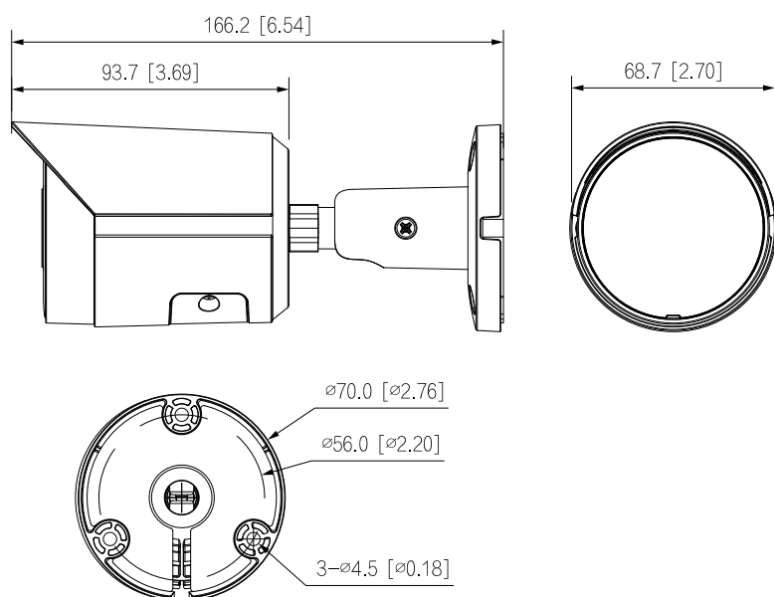

E-B436-FS^{PLUS}

4MP IR Fixed – focal Bullet Network Camera

Accessories

PFA134

PFA130-E

PFA152-E

Installation Method

Ceiling Mount

Wall Mount

Pole Mount (Vertical)

Dimensions mm (inch)

Technical Specification

Camera

Image Sensor	1/2.9" CMOS
Max. Resolution	2688 (H) × 1520 (V)
ROM	128 MB
RAM	128 MB
Scanning System	Progressive
Electronic Shutter Speed	Auto/Manual 1/3 s–1/100,000 s
Min. Illumination	0.006 lux@F1.6 (Color, 30 IRE) 0.0006 lux@F1.6 (B/W, 30 IRE) 0 lux (Illuminator on)
S/N Ratio	>56 dB
Illumination Distance	30 m (IR LED) 30 m (Warm Light)
Illuminator On/Off Control	Auto / Manual
Illuminator Number	1 (IR LED); 1 (Warm light)
Pan/Tilt/Rotation Range	Pan: 0°–360° Tilt: 0°–90° Rotation: 0°–360°

Technical Specification

Lens

Lens Type	Fixed-focal			
Lens Mount	M12			
Focal Length	3,6 mm			
Max. Aperture	F1.6			
Field of View	H: 78°; V: 41°; D: 94°			
Iris Control	Fixed			
Close Focus Distance	1,6 m			
DORI Distance	Detect	Observe	Recognize	Identify
	85,4 m	34,2 m	17,1 m	8,5 m

Technical Specification

Structure

Operating Temperature	Metal
Operating Humidity	166.2 mm × 70 mm × 70 mm
Net Weight	0.48 kg
Gross Weight	0.59 kg